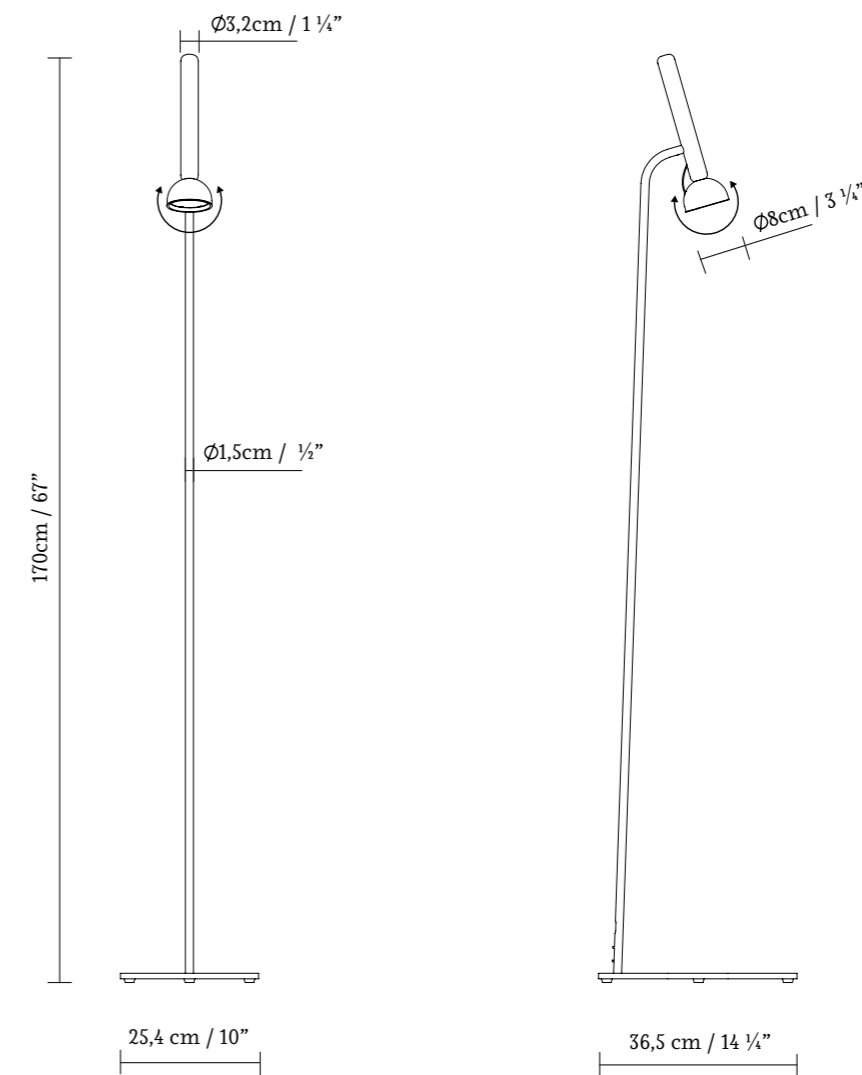

BERRY F

*More angles available under request

- Black (matte)
- White (matte)
- Beige (matte)
- Bronze (matte)
- Custom colors under request

- 766200U **BERRY F BLACK**
- 766201U **BERRY F WHITE**
- 766202U **BERRY F BEIGE**
- 766203U **BERRY F BRONZE**

LED 4,5W 546lm 250mA 2700K CRI≥90 120V