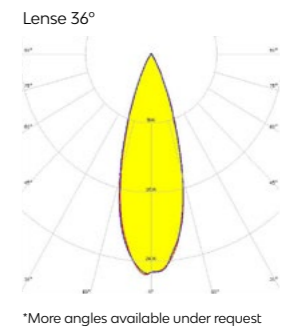

- Black (matte)
- White (matte)
- Beige (matte)
- Bronze (matte)
- Custom colors under request

766110U **BERRY W BLACK**
766111U **BERRY W WHITE**
766112U **BERRY W BEIGE**
766113U **BERRY W BRONZE**

LED 4,5W 546lm 250mA 2700K CRI≥90 120V