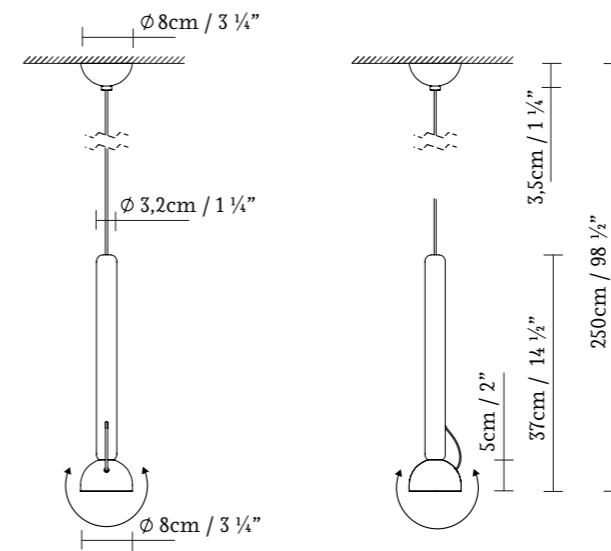

BERRY S

- Black (matte)
- White (matte)
- Beige (matte)
- Bronze (matte)
- Custom colors under request

766300U **BERRY S BLACK**
766301U **BERRY S WHITE**
766302U **BERRY S BEIGE**
766303U **BERRY S BRONZE**

LED 4,5W 546lm 250mA 2700K CRI≥90 120V