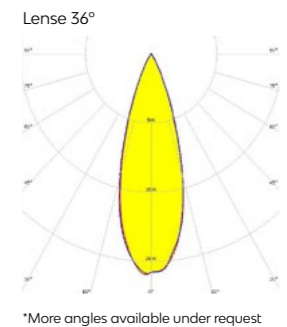

BERRY S

- Black (matte)
- White (matte)
- Beige (matte)
- Bronze (matte)
- Custom colors under request

766300U **BERRY S BLACK**
766301U **BERRY S WHITE**
766302U **BERRY S BEIGE**
766303U **BERRY S BRONZE**

LED 4,5W 546lm 250mA 2700K CRI≥90 120V