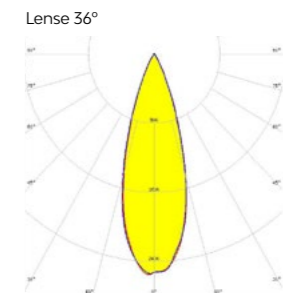

BERRY F

*More angles available under request

- Black (matte)
- White (matte)
- Beige (matte)
- Bronze (matte)
- Custom colors under request

- 766200U **BERRY F BLACK**
- 766201U **BERRY F WHITE**
- 766202U **BERRY F BEIGE**
- 766203U **BERRY F BRONZE**

LED 4,5W 546lm 250mA 2700K CRI≥90 120V