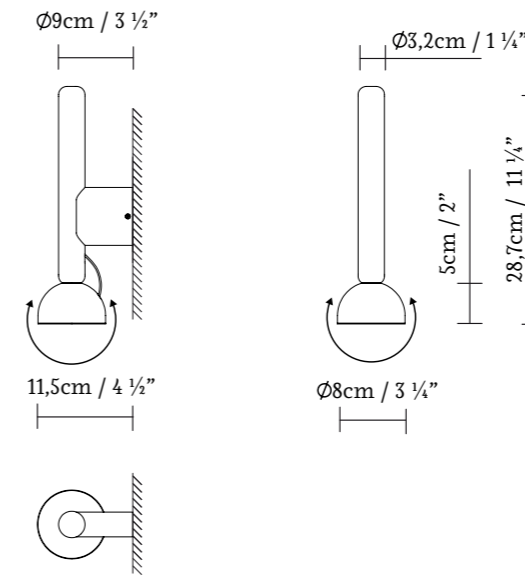

- Black (matte)
- White (matte)
- Beige (matte)
- Bronze (matte)
- Custom colors under request

766110U **BERRY W BLACK**
766111U **BERRY W WHITE**
766112U **BERRY W BEIGE**
766113U **BERRY W BRONZE**

LED 4,5W 546lm 250mA 2700K CRI≥90 120V