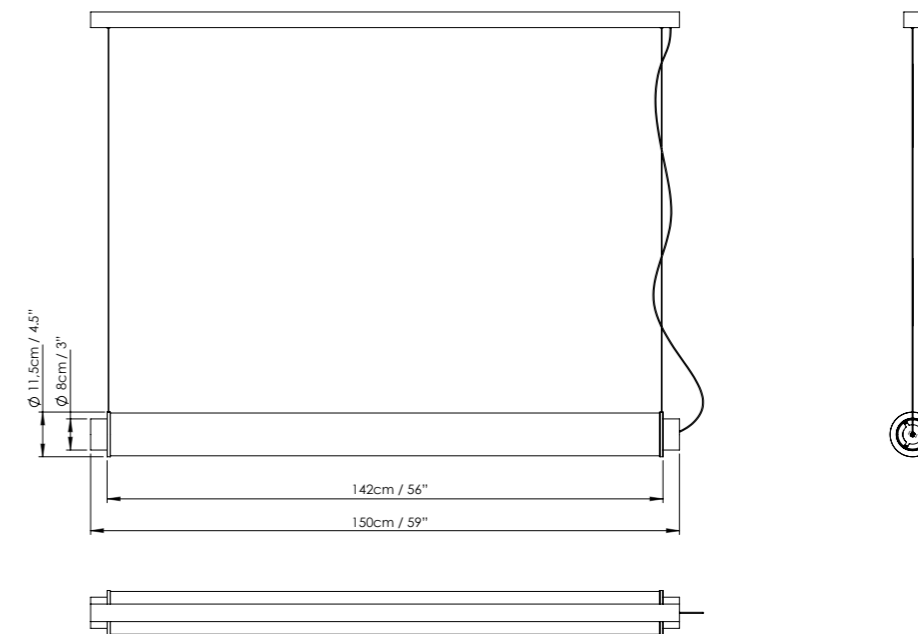

SLIM SKIN SH 1500

● Black (matte)   ● Brass (matte)   ○ Opal Glass   ◉ Groove Glass

769300U **SLIMSKIN SH700** OPAL BLACK
769302U **SLIMSKIN SH700** OPAL BRASS
769320U **SLIMSKIN SH700** GROOVE BLACK
769322U **SLIMSKIN SH700** GROOVE BRASS

LED 24V 36W 2700K
CRI≥90 4320lm
DIM PUSH 1-10

769310U **SLIMSKIN SH1500** OPAL BLACK
769312U **SLIMSKIN SH1500** OPAL BRASS
769330U **SLIMSKIN SH1500** GROOVE BLACK
769332U **SLIMSKIN SH1500** GROOVE BRASS

LED 24V 72W 2700K
CRI≥90 8640lm
DIM PUSH 1-10