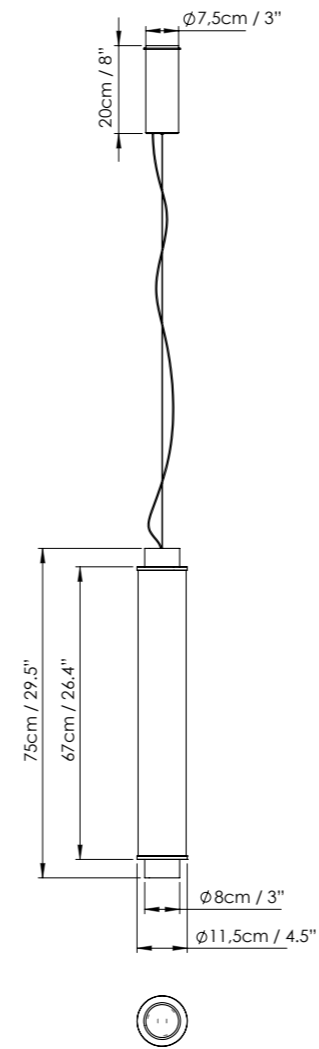

SLIM SKIN SV 700