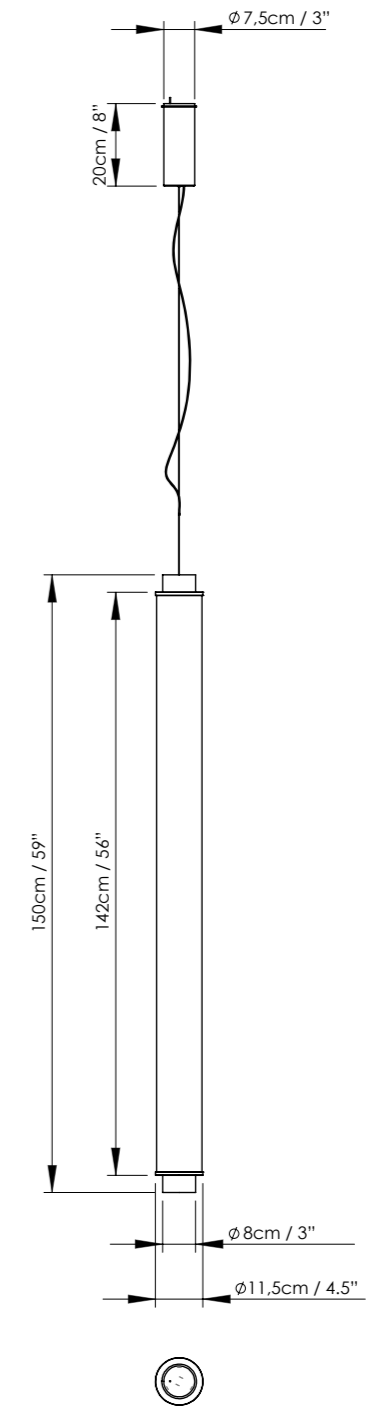

The Slim Skin collection consists of a vertical suspension, a horizontal suspension, and a wall version. All of them have a diameter of 4.7" and are available in two different lengths: 27.5" and 59".

Slim Skin is composed of a glass cylinder (available in opal white or ribbed clear glass) coated with a metal mesh in brass or black finish. The metal mesh creates a moiré effect which avoids any glare and provides great visual comfort.

LED 24V 36W 2700K
 CRI≥90 4320lm
 DIM PUSH 1-10

769310U **SLIMSKIN SH1500** OPAL BLACK
 769312U **SLIMSKIN SH1500** OPAL BRASS
 769330U **SLIMSKIN SH1500** GROOVE BLACK
 769332U **SLIMSKIN SH1500** GROOVE BRASS

LED 24V 72W 2700K
 CRI≥90 8640lm
 DIM PUSH 1-10

SLIM SKIN SV 700

SLIM SKIN SV 1500

● Black (matte) ● Brass (matte) ○ Opal Glass ◉ Groove Glass

769350U **SLIMSKIN SV700** OPAL BLACK LED 24V 36W 2700K
 769352U **SLIMSKIN SV700** OPAL BRASS CRI≥90 4320lm
 769370U **SLIMSKIN SV700** GROOVE BLACK DIM PUSH 1-10
 769372U **SLIMSKIN SV700** GROOVE BRASS