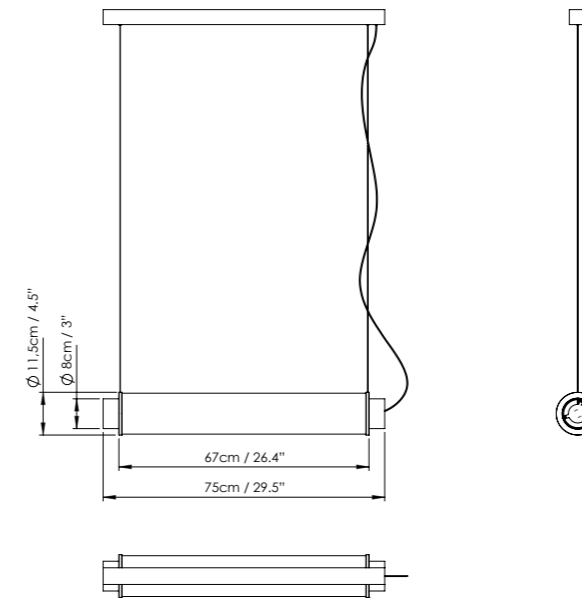

SLIM SKIN SH 700