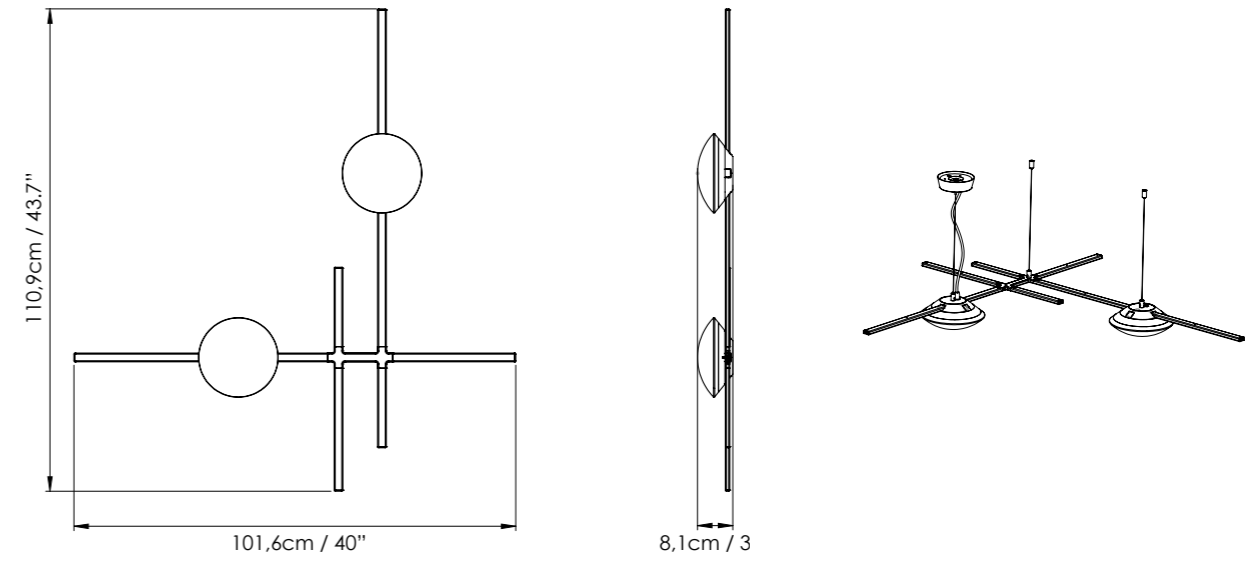

CROSSHATCH S - M