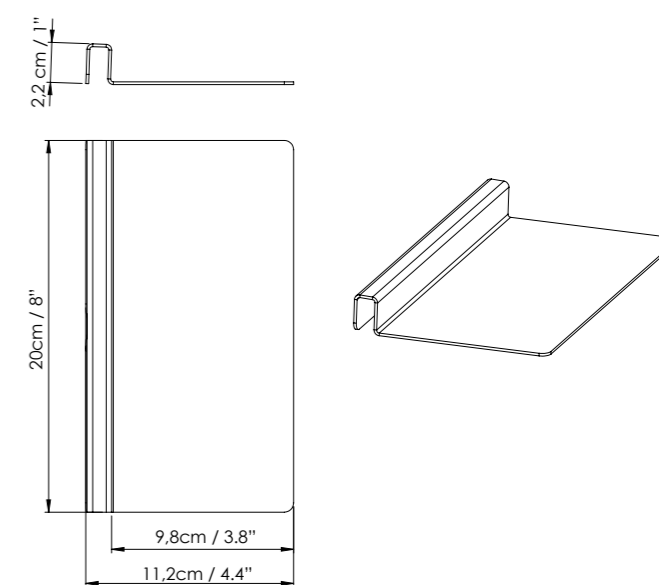

SINGLE CROSS

DOUBLE CROSS

LINEAR UNION

END CAP

90° UNION C/W

SHELF

LIGHT SOURCE

● Black (matte)