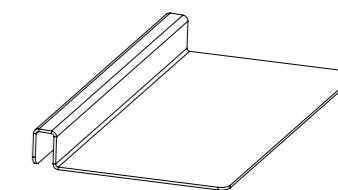

Crosshatch System allows us to go further and create fully customized systems by combining tubes, light sources, and single or double crosses according to our preferences.

Crosshatch System can expand both horizontally and vertically, and the sizes are completely customizable. Additionally, we can create angles to transition from a wall system to a suspension or ceiling system, adjusting the system to fit the needs of our space.

SINGLE CROSS

DOUBLE CROSS

LINEAR UNION

END CAP

90° UNION C/W

SHELF

LIGHT SOURCE

● Black (matte)