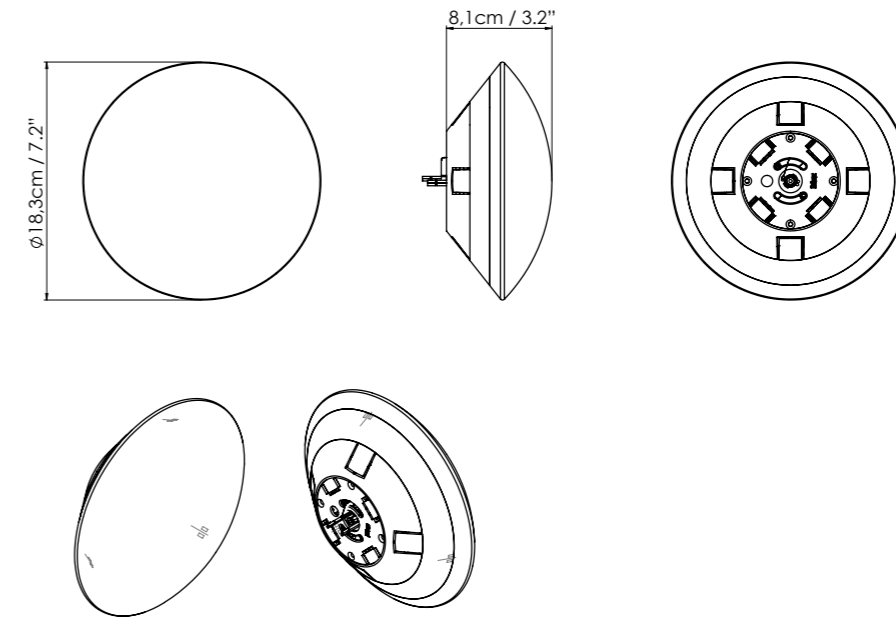

Crosshatch System allows us to go further and create fully customized systems by combining tubes, light sources, and single or double crosses according to our preferences.

Crosshatch System can expand both horizontally and vertically, and the sizes are completely customizable. Additionally, we can create angles to transition from a wall system to a suspension or ceiling system, adjusting the system to fit the needs of our space.

SINGLE CROSS

DOUBLE CROSS

LINEAR UNION

END CAP

90° UNION C/W

SHELF

LIGHT SOURCE

● Black (matte)