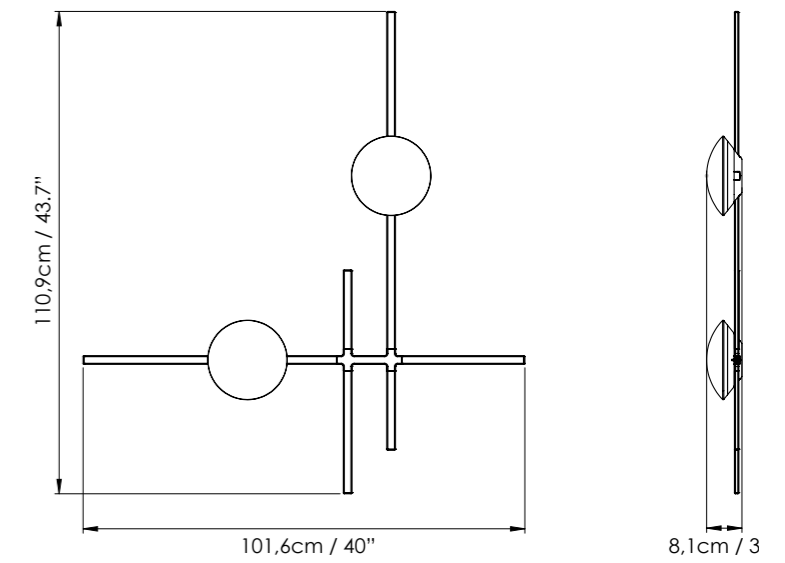

CROSSHATCH C/W - M

CROSSHATCH C/W - L