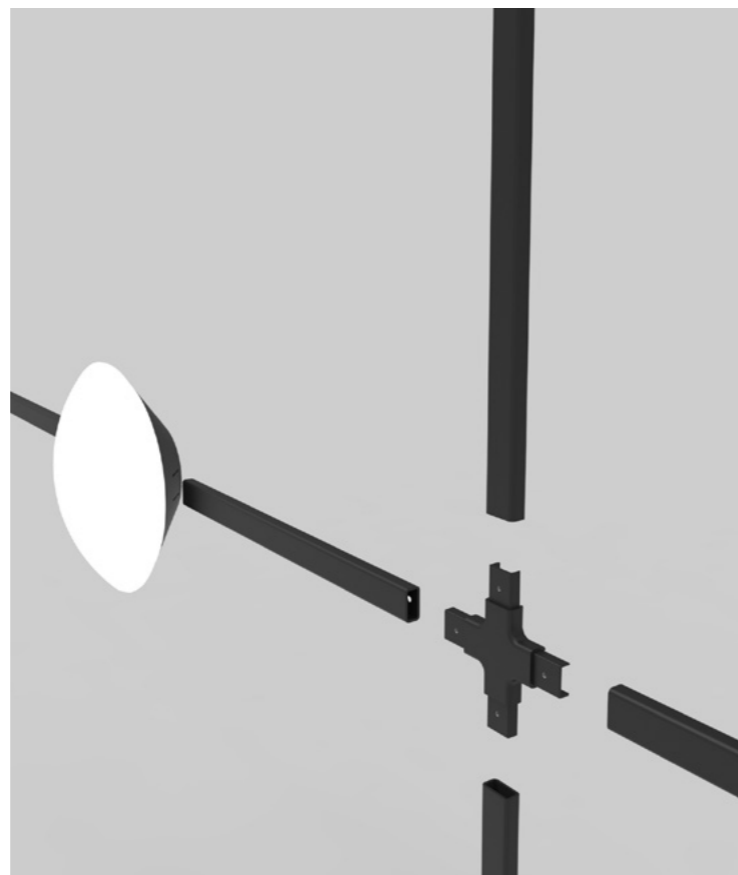

# Crosshatch

by  
**Brad Ascalon**

**Decorative  
lighting**

Crosshatch está formado por una estructura reticular metálica en tres formatos (S/M/L) disponibles en versión techo y pared y dos formatos (M/L) en versión suspensión. Gracias a su cableado interno, se pueden combinar entre ellos para crear múltiples composiciones con tan solo una acometida. La ligereza de su estructura permite crear grandes volúmenes sin recargar el espacio. Su mayor atractivo reside, precisamente, en el juego de vacíos y luces que genera allí donde se instala.

La versión a pared ofrece también la posibilidad de incorporar baldas para la colocación de libros o accesorios de decoración.

Crosshatch is made up of a metallic reticular structure in three sizes (S/M/L) available in ceiling and wall versions and two sizes (M/L) for the suspension version. Thanks to its internal wiring, they can be combined to create multiple compositions with just one power supply. The lightness of its structure allows us to create volumes without overloading the space. Its main appeal lies precisely in the game of voids and lights that it generates wherever it is installed.

Crosshatch System allows us to go further and create fully customized systems by combining tubes, light sources, and single or double crosses according to our preferences.

Crosshatch System can expand both horizontally and vertically, and the sizes are completely customizable. Additionally, we can create angles to transition from a wall system to a suspension or ceiling system, adjusting the system to fit the needs of our space.

SINGLE CROSS

DOUBLE CROSS

LINEAR UNION

END CAP

90° UNION C/W

SHELF

LIGHT SOURCE

● Black (matte)