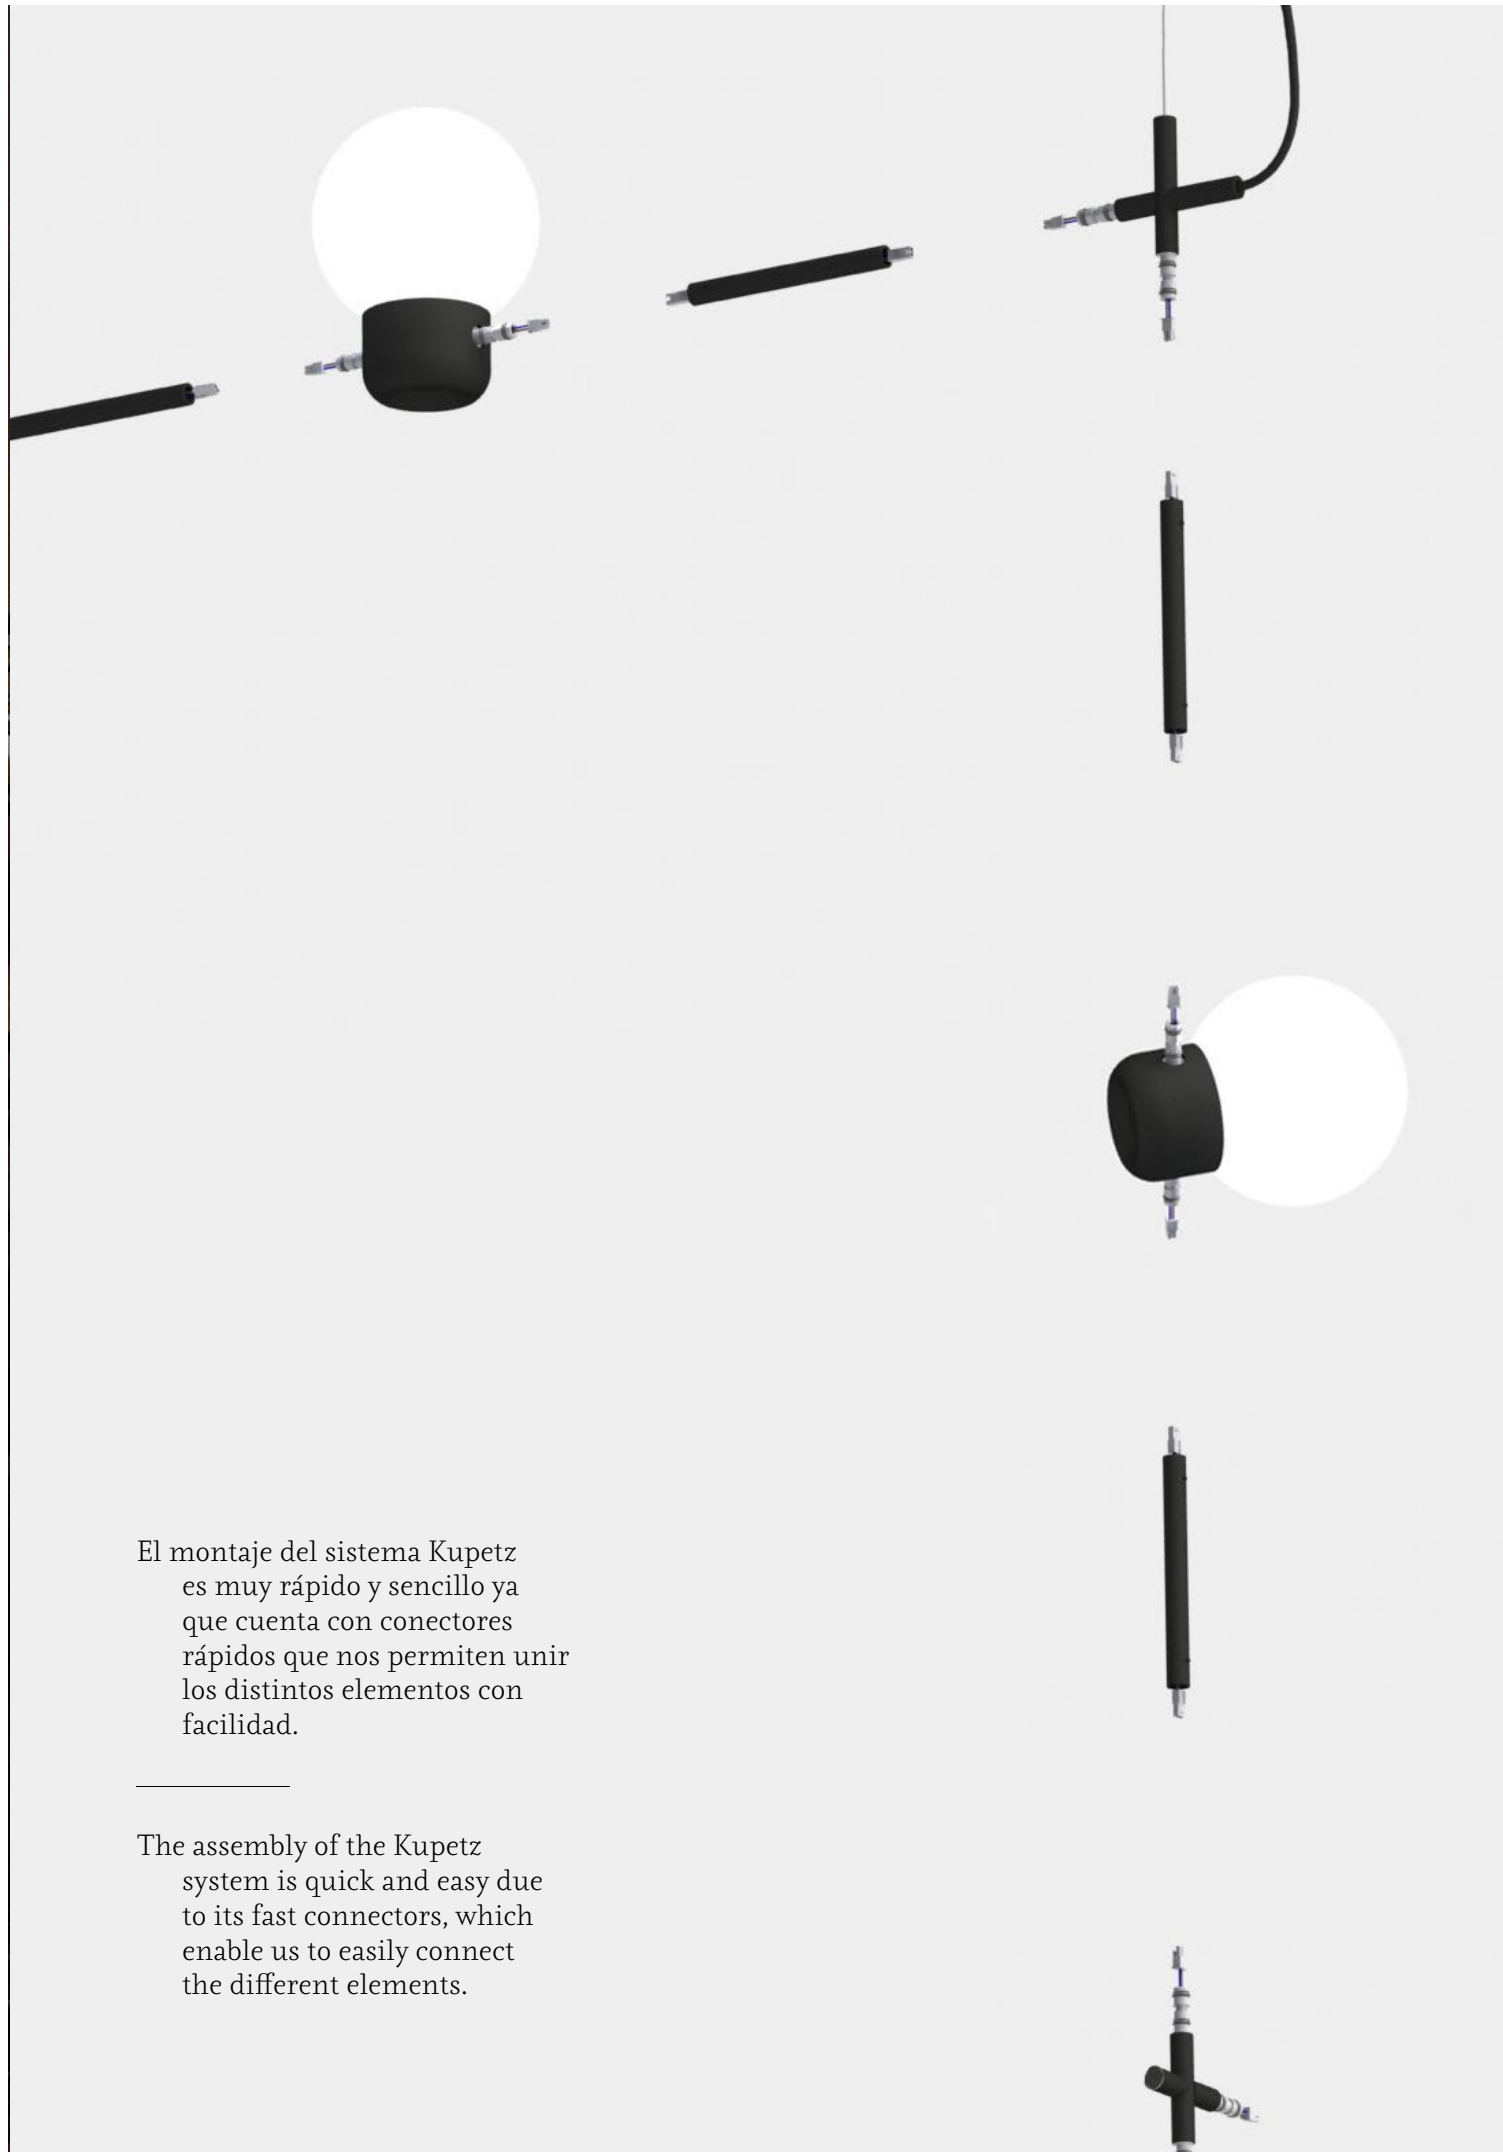

El montaje del sistema Kupetz es muy rápido y sencillo ya que cuenta con conectores rápidos que nos permiten unir los distintos elementos con facilidad.

The assembly of the Kupetz system is quick and easy due to its fast connectors, which enable us to easily connect the different elements.

TYPES OF COMPOSITIONS