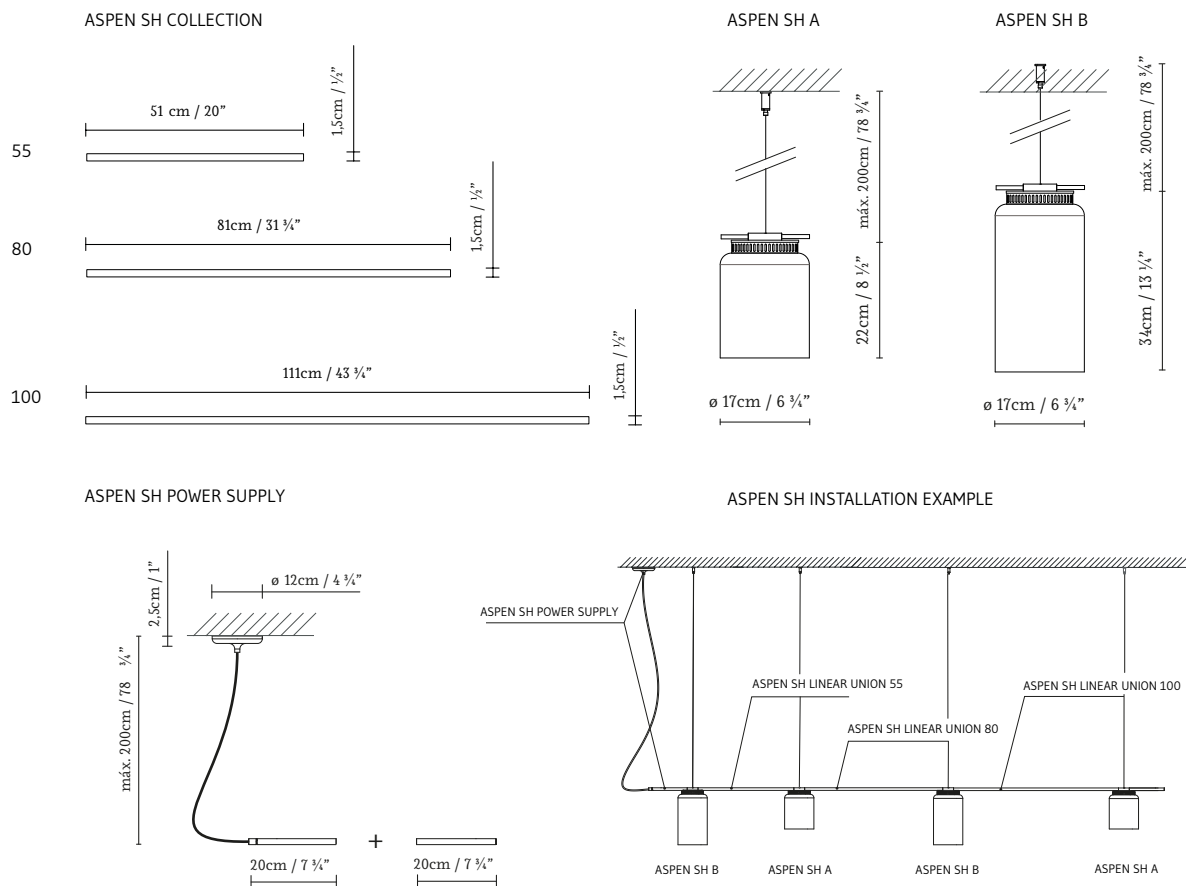

B.lux

Aspen SH

ASPEN SH

By Werner Aisslinger

Description:

Linear suspension system that allows combining the shades on the Aspen lamps. Consists of a tubular structure available in three lengths that allows installing the shades at different distances. Structure painted in a matte black finish. The Aspen aluminium shades are available in these finishes: *grey, snow, lemon, mango, clear turquoise, aqua, merlot, rose, sea, river, copper and limestone.*

CODE	LAMP	LIGHT SOURCE	DIM	BULB	kg
750302U	ASPEN SH A E26	Fluo/CFL max. 30W (E26)	A		2,5
750303U	ASPEN SH B E26				
750320U	ASPEN SH POWER SUPPLY				
750330U	ASPEN SH LINEAR UNION 55				
750340U	ASPEN SH LINEAR UNION 80				
750350U	ASPEN SH LINEAR UNION 100				