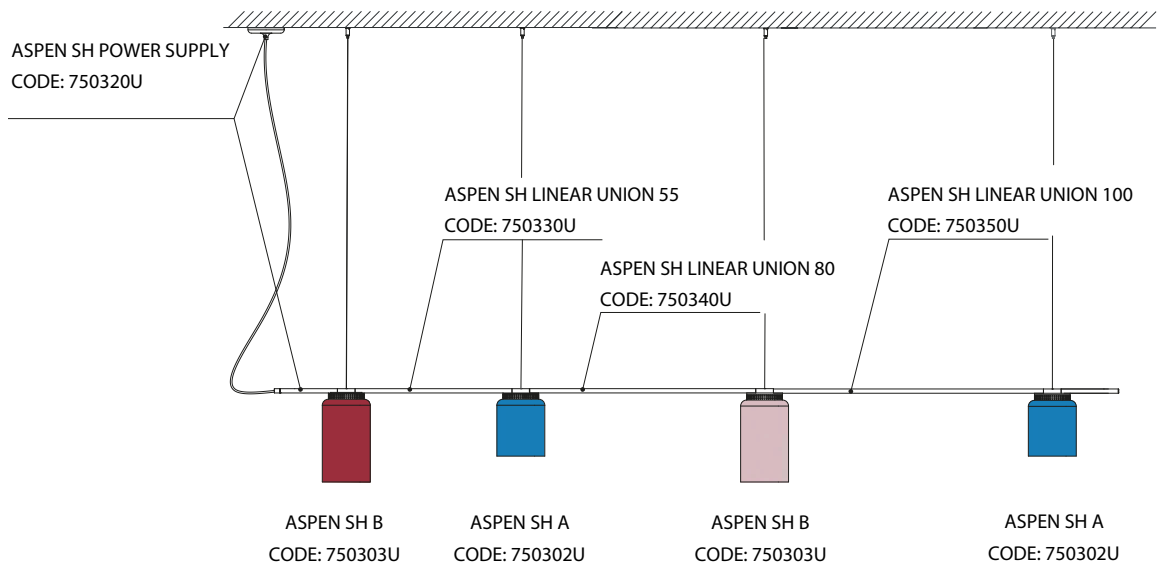

B.lux

Aspen SH

ASPEN SH

By Werner Aisslinger

Description:

Linear suspension system that allows combining the shades on the Aspen lamps. Consists of a tubular structure available in three lengths that allows installing the shades at different distances. Structure painted in a matte black finish. The Aspen aluminium shades are available in these finishes: *grey, snow, lemon, mango, clear turquoise, aqua, merlot, rose, sea, river, copper and limestone.*

CODE	LAMP	LIGHT SOURCE	DIM	BULB	kg
750302U	ASPEN SH A E26	Fluo/CFL max. 30W (E26)	A		2,5
750303U	ASPEN SH B E26				
750320U	ASPEN SH POWER SUPPLY				
750330U	ASPEN SH LINEAR UNION 55				
750340U	ASPEN SH LINEAR UNION 80				
750350U	ASPEN SH LINEAR UNION 100				