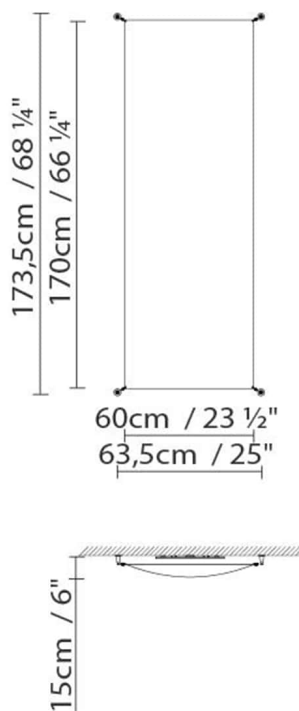

Weight :

Net kg: 10.6 / 0.6

Gross kg: 11.5 / 1

Packaging:

N. packages: 2

Volumen m3: 0.071 / 0.006

Dimensions cm: 127x35x16 /

177x6x6

VEROCA LED 2

**Light source:**

LED LED 4 x 10,5W 6360lm 450mA 3000K
CRI>80 120V DIM

Weight :

Net kg: 4.75 / 0.25
Gross kg: 6.25 / 0.5

Packaging:

N. packages: 2
Volumen m3: 0.03 / 0.004
Dimensions cm: 65x35x13 /
111x6x6

VEROCA LED 3

**Light source:**

LED LED 2 x 21W 6360lm 450mA 3000K
CRI>80 120V DIM

Weight :

Net kg: 6.3 / 0.75
Gross kg: 5.5 / 0.5

Packaging:

N. packages: 2
Volumen m3: 0.067 / 0.006
Dimensions cm: 27x35x16 /
177x6x6

VEROCA LED 4

**Light source:**

LED LED 2 x 10,5W 3180lm 450mA 3000K
CRI>80 120V DIM

Weight :

Net kg: 2.75 / 0.25
Gross kg: 3.75 / 0.5

Packaging:

N. packages: 2
Volumen m3: 0.03 / 0.003
Dimensions cm: 65x35x13 /
111x6x6