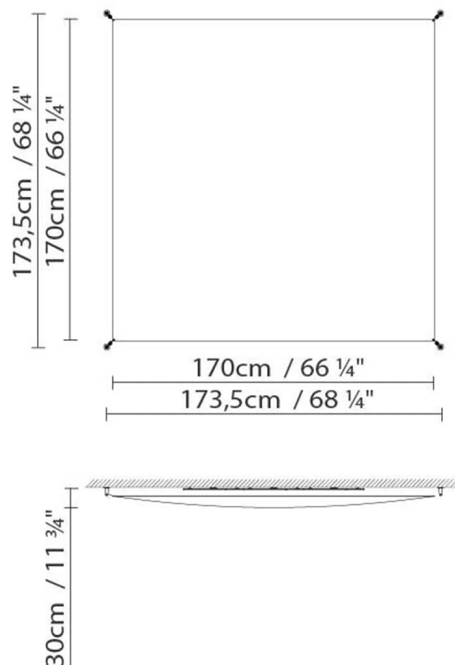

Light source:

LED LED 6 x 21W 19080lm 450mA 3000K
CRI>80 120V DIM

Weight :

Net kg: 10.6 / 0.6

Gross kg: 11.5 / 1

Packaging:

N. packages: 2

Volumen m3: 0.071 / 0.006

Dimensions cm: 127x35x16 /

177x6x6