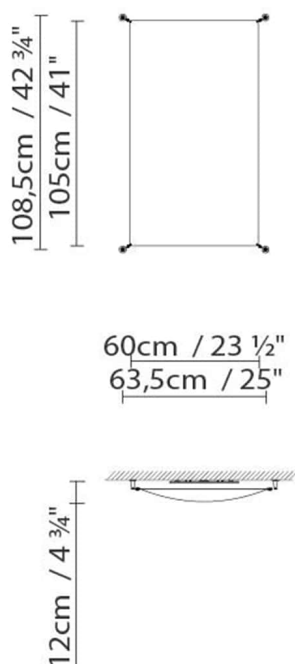

Weight :

Net kg: 10.6 / 0.6

Gross kg: 11.5 / 1

Packaging:

N. packages: 2

Volumen m3: 0.071 / 0.006

Dimensions cm: 127x35x16 /

177x6x6

VEROCA LED 2

**Light source:**

LED LED 4 x 10,5W 6360lm 450mA 3000K
CRI>80 120V DIM

Weight :

Net kg: 4.75 / 0.25
Gross kg: 6.25 / 0.5

Packaging:

N. packages: 2
Volumen m3: 0.03 / 0.004
Dimensions cm: 65x35x13 /
111x6x6

VEROCA LED 3

**Light source:**

LED LED 2 x 21W 6360lm 450mA 3000K
CRI>80 120V DIM

Weight :

Net kg: 6.3 / 0.75
Gross kg: 5.5 / 0.5

Packaging:

N. packages: 2
Volumen m3: 0.067 / 0.006
Dimensions cm: 27x35x16 /
177x6x6

VEROCA LED 4

**Light source:**

LED LED 2 x 10,5W 3180lm 450mA 3000K
CRI>80 120V DIM

Weight :

Net kg: 2.75 / 0.25
Gross kg: 3.75 / 0.5

Packaging:

N. packages: 2
Volumen m3: 0.03 / 0.003
Dimensions cm: 65x35x13 /
111x6x6