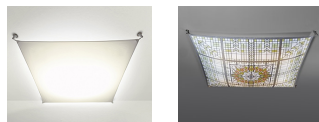

Collection

Designer
Technical drawing
Fotometría