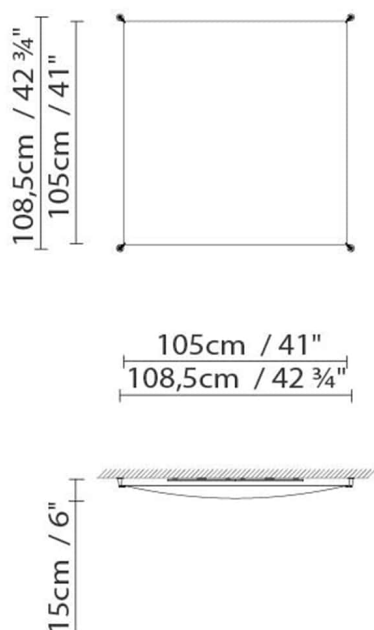

Weight :

Net kg: 10.6 / 0.6

Gross kg: 11.5 / 1

Packaging:

N. packages: 2

Volumen m3: 0.071 / 0.006

Dimensions cm: 127x35x16 /

177x6x6

VEROCA LED 2

**Light source:**

LED LED 4 x 10,5W 6360lm 450mA 3000K
CRI>80 120V DIM

Weight :

Net kg: 4.75 / 0.25
Gross kg: 6.25 / 0.5

Packaging:

N. packages: 2
Volumen m3: 0.03 / 0.004
Dimensions cm: 65x35x13 /
111x6x6

VEROCA LED 3

**Light source:**

LED LED 2 x 21W 6360lm 450mA 3000K
CRI>80 120V DIM

Weight :

Net kg: 6.3 / 0.75
Gross kg: 5.5 / 0.5

Packaging:

N. packages: 2
Volumen m3: 0.067 / 0.006
Dimensions cm: 27x35x16 /
177x6x6

VEROCA LED 4

**Light source:**

LED LED 2 x 10,5W 3180lm 450mA 3000K
CRI>80 120V DIM

Weight :

Net kg: 2.75 / 0.25
Gross kg: 3.75 / 0.5

Packaging:

N. packages: 2
Volumen m3: 0.03 / 0.003
Dimensions cm: 65x35x13 /
111x6x6