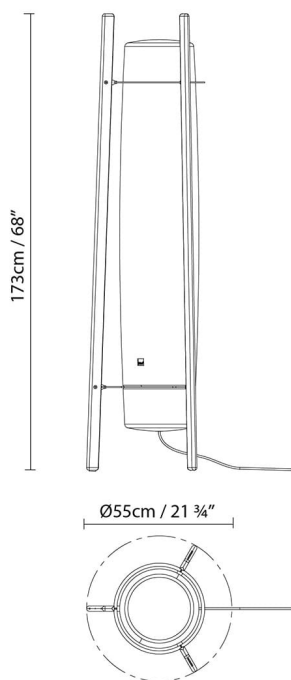

Description:

Portable outdoor luminaire crafted of vandal-proof, UVA-resistant opal white polyethylene (PE). Radiata wood frame features a wood stabilizing treatment to prevent warping. 11.5-foot cable.

Materials:

Polyethylene (PE) and radiata wood.

Certifications:

IP65
230V / 110V

Inn Side LED

Light source:

LED LED 4 x 16W 10240lm 350mA 3000K
120V

Weight :

Net kg: 26.75
Gross kg: 28.5

Packaging:

N. packages: 1
Volumen m3: 0.484
Dimensions cm: 55x55x160

Designer
3D
Assembly instructions
Technical drawing