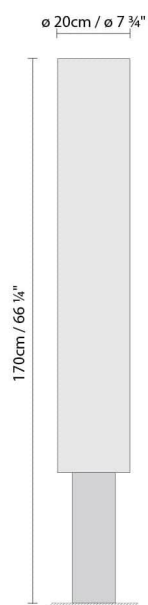

**Description:**

Floor lamp with natural white fabric diffuser and metal base finished in matte aluminum.

Materials:

Metal and fabric.

Certifications:

IP20

120V

KELE 2 FLUO

**Light source:**

Fluo. 2 x 36W (G13)

Weight :

Net kg:

Gross kg:

Packaging:

N. packages: 2

Volumen m3:

Dimensions cm:

Designer
Technical drawing