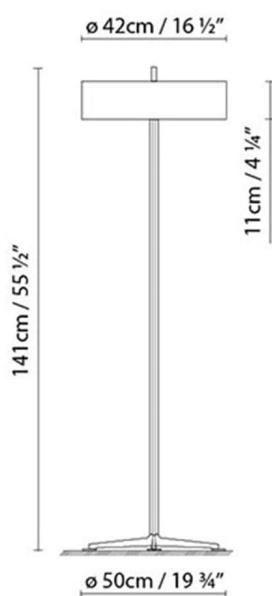

**Description:**

Floor lamp with a metallic structure and curved wooden shade. Available in two finishes: matte grey structure with a natural oak or wenge shade.

**Materials:**

Metal and wood.

**Certifications:**

## RONDA F

**Light source:****Weight :**

Net kg: 4.9

Gross kg: 9.6

**Packaging:**

N. packages: 1

Volumen m3: 0.410

Dimensions cm: 51.5x156x51