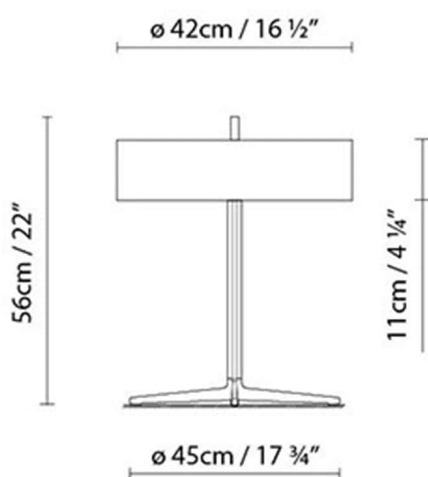

**Description:**

Table lamp with a metallic base and stem and curved wooden shade. Shade available in natural oak or wenge.

**Materials:**

Metal and wood.

**Certifications:**

IP20

## RONDA T

**Light source:**

Fluo. circ. 40W (2Gx13)

**Weight :**

Net kg: 3.0

Gross kg: 5.0

**Packaging:**

N. packages: 1

Volumen m<sup>3</sup>: 0.159

Dimensions cm: 51x61.5x50.5